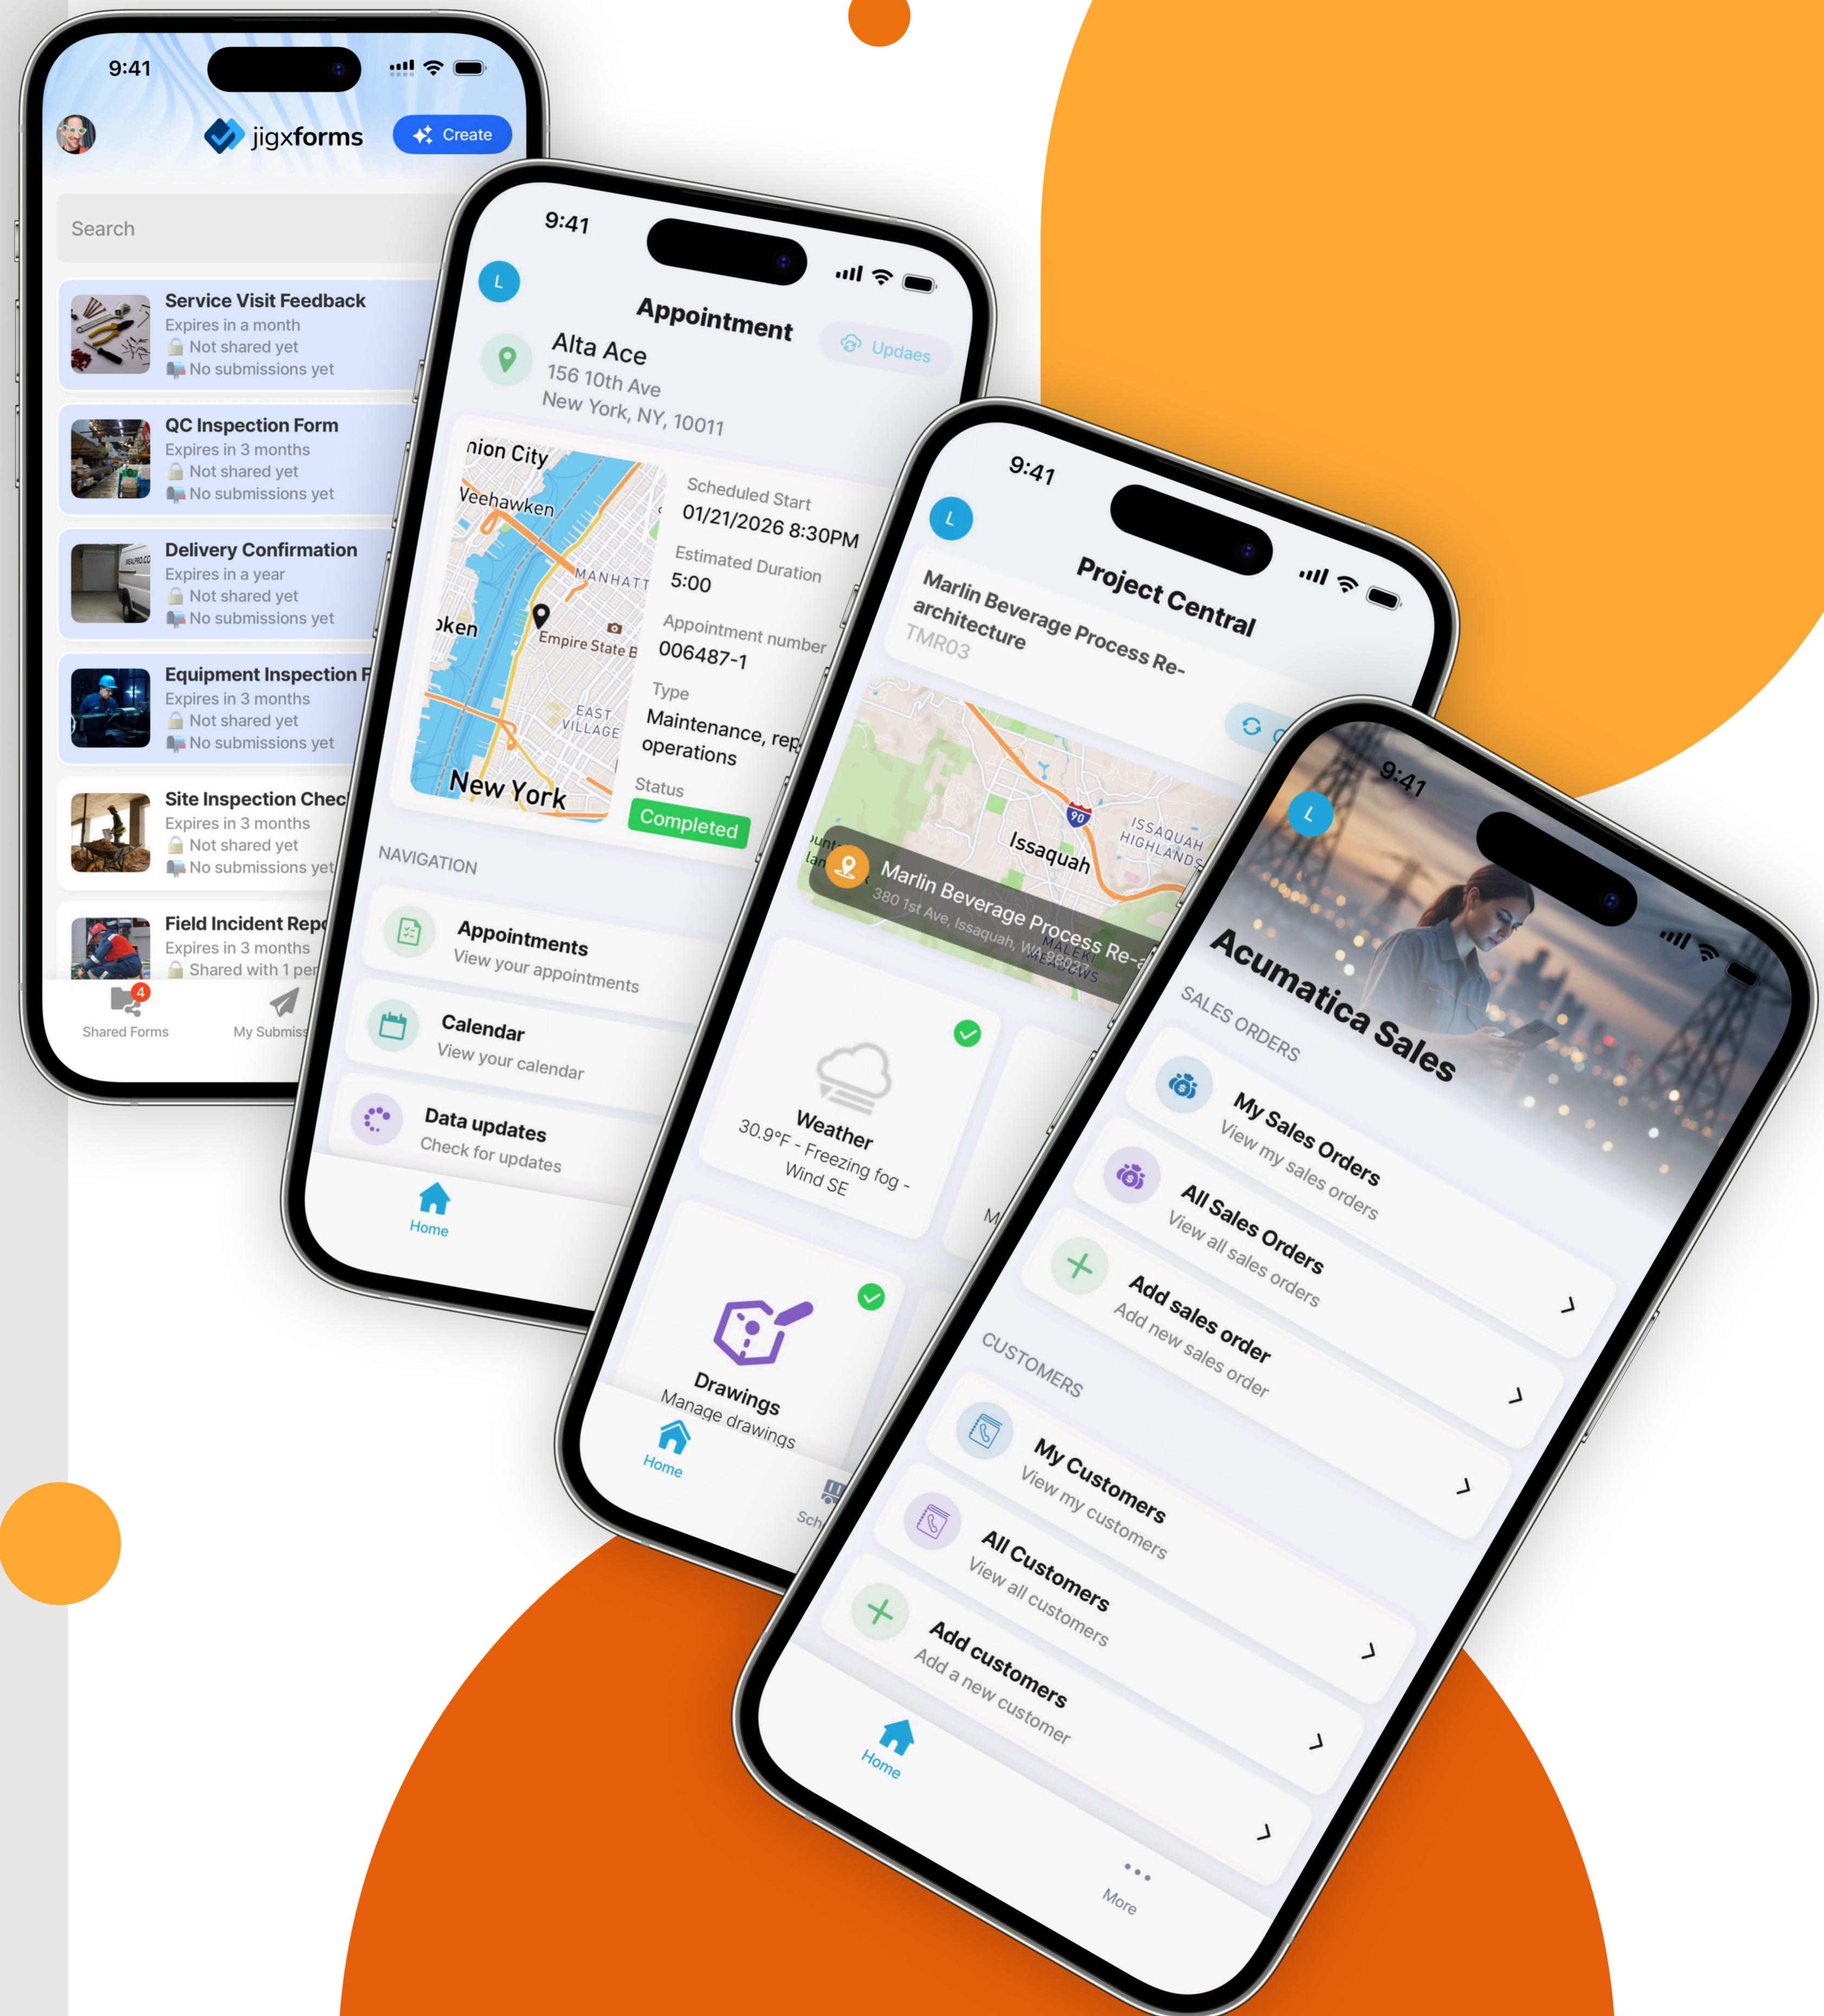

The Mobile Suite for Acumatica

Suite Positioning for Executive Leaders

Jigx is the mobile execution layer for Acumatica. It transforms ERP data into real-time, frontline action, connecting technicians, sales teams, project managers, and operational leaders through secure, native mobile apps. Designed for scalability and enterprise control, the Jigx Suite reduces administrative overhead, accelerates revenue cycles, improves project margin visibility, and increases workforce productivity, all while maintaining direct, secure integration with Acumatica ERP.

Enterprise Value Drivers

- Accelerate order-to-cash and billing cycles
- Increase field productivity with offline-first mobility
- Improve financial control and project margin visibility
- Eliminate manual re-entry and reduce ERP friction
- Enable scalable digital transformation without custom development

Architecture Snapshot

- Mobile Devices → Jigx Secure Platform → Acumatica ERP Native mobile apps.
- Secure authentication. Role-based access. Encrypted synchronization.