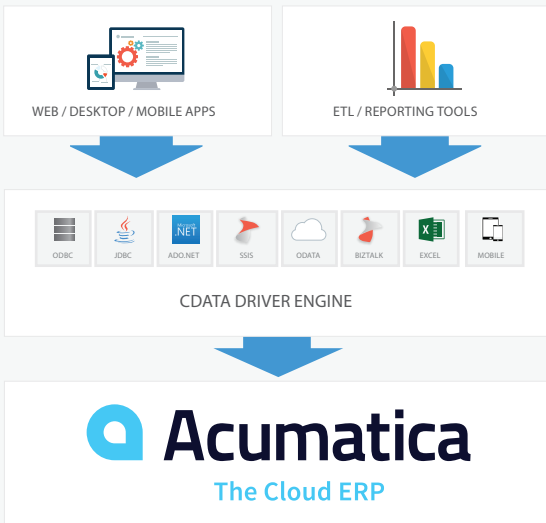

# Drivers for Acumatica

Data Integration, ETL, Analytics, & Reporting through standards-based Drivers.

Our drivers are universally accessible, providing access to data through established data standards and application platforms such as ODBC, JDBC, ADO.NET, PowerShell, OData, SQL Server SSIS, Microsoft BizTalk, Microsoft Excel, and more.